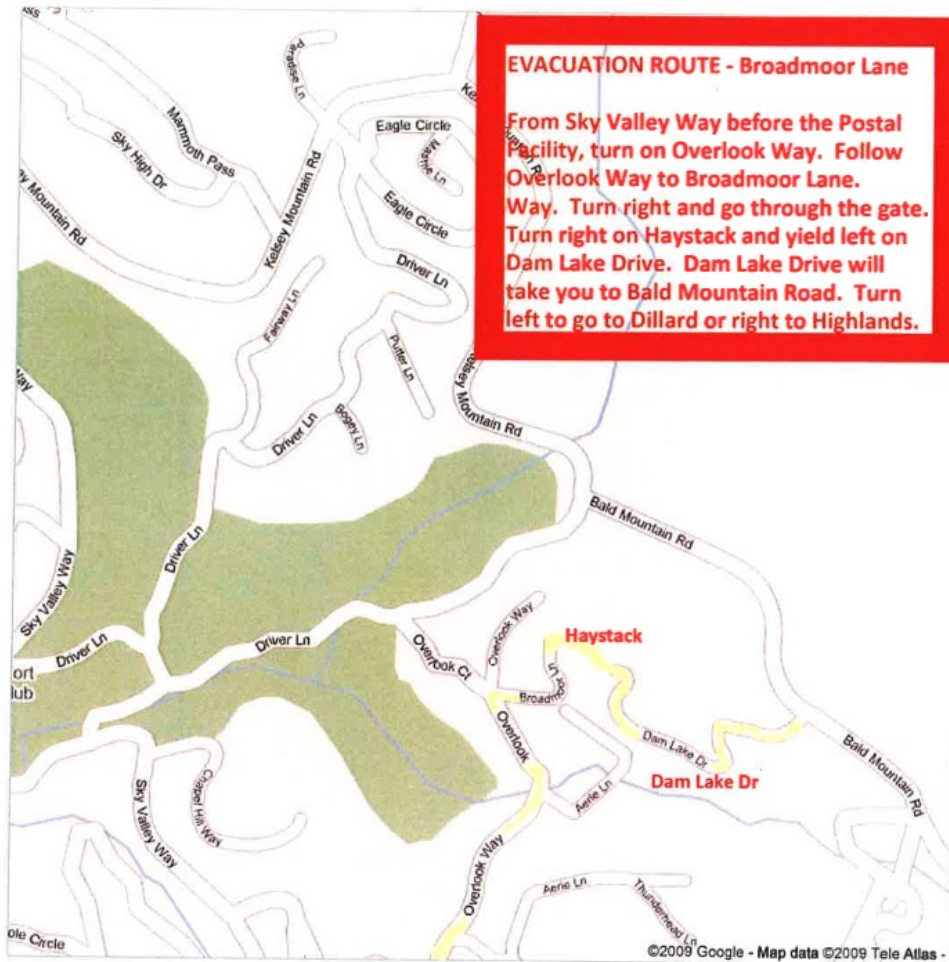

EXHIBIT "A" – EMERGENCY EVACUATION ROUTES PAGE 1 OF 4

EVACUATION ROUTE BROADMOOR/HEATHERSTONE GATE

EVACUATION ROUTE EVERGREEN GATE

EVACUATION ROUTE EAGLE CIRCLE GATE/MAIN ENTRANCE