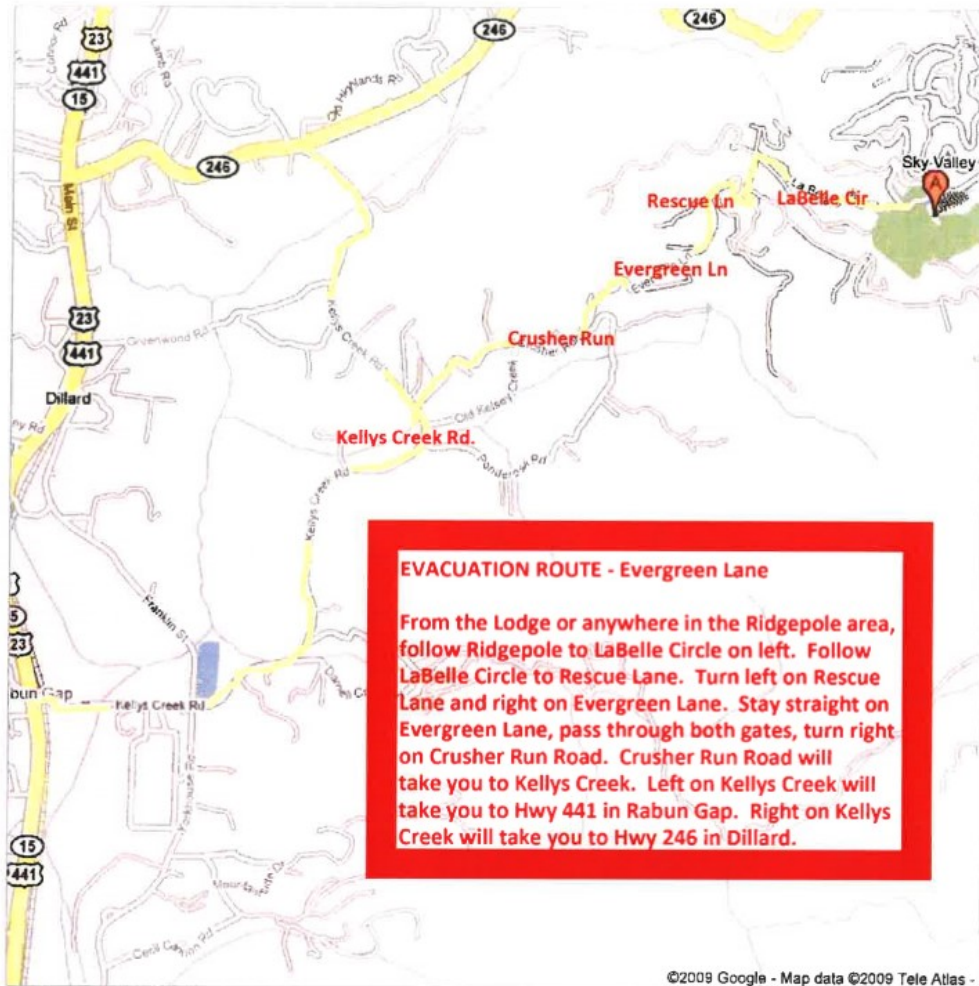

EXHIBIT "A" – EMERGENCY EVACUATION ROUTES PAGE 1 OF 4

EVACUATION ROUTE BROADMOOR/HEATHERSTONE GATE

EVACUATION ROUTE EVERGREEN GATE

EVACUATION ROUTE EAGLE CIRCLE GATE/MAIN ENTRANCE